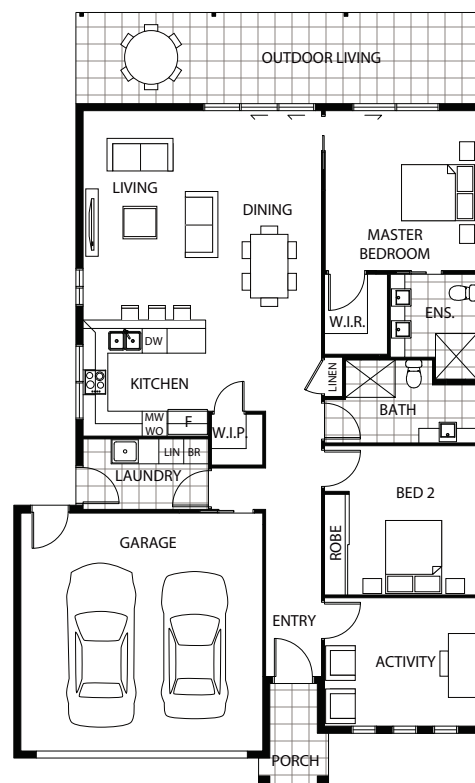

## BEACHES

185.38 M<sup>2</sup>  
19.95 SQUARES

Beds  
2

Bath  
2

Living  
1

Activity

Outdoor  
Living

Garage  
2

### BEDROOMS

Bedroom 1	3860 x 3660
Bedroom 2	3600 x 3000

### LIVING AREAS

Activity	3680 x 3100
Living	5760 x 5000
Dining	3500 x 2800
Outdoor Living	2200 x 9850
Garage	5740 x 5840

### TOTAL AREAS

Living Area	124.16 m <sup>2</sup>
Garage	36.14 m <sup>2</sup>
Outdoor Living	21.67 m <sup>2</sup>
Porch	3.41 m <sup>2</sup>
<b>Total</b>	<b>185.38 m<sup>2</sup></b> <b>19.95 Squares</b>